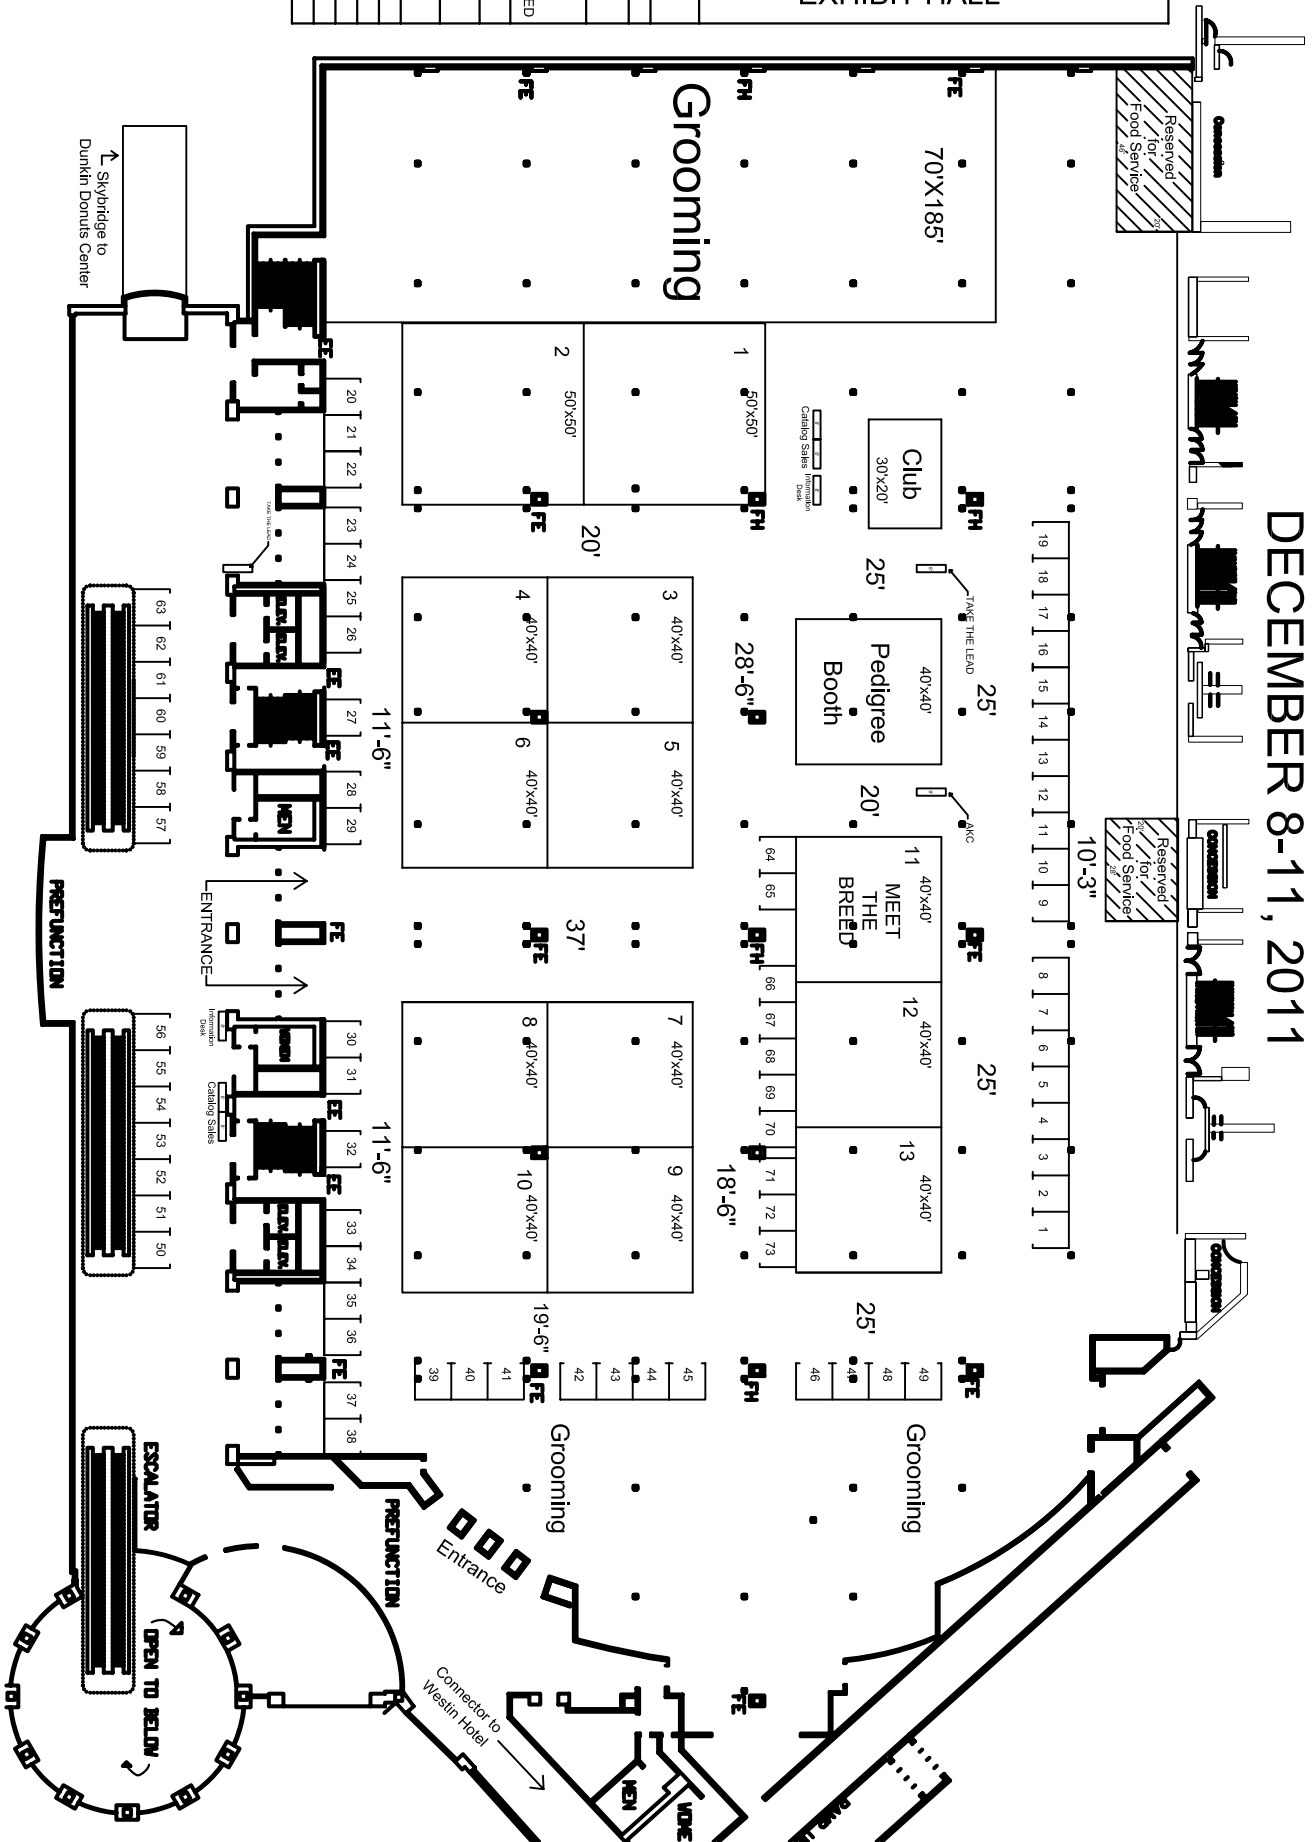

2011 BAY COLONY CLUSTER DOG SHOW

DECEMBER 8-11, 2011

LOCATION	RHODE ISLAND CONVENTION CENTER PROVIDENCE, RI
ROOM	EXHIBIT HALL
SER Exhibition Services 1-800-827-8775	
SITE DIR:	RIGCC
SHOW CODE:	BayColonyDogShow11
BOOTH SIZE:	10'x10'
EXCEPTIONS:	ALL BULK SPACES ARE NOTED
DATE DRAWN	3/24/09
CAD OPER.	LM
REVISIONS	
11/1/2/09	3/7/11
11/24/09	4/29/11
11/30/09	
4/2/10	
12/6/10	

← Skybridge to Dunkin' Donuts Center

Connector to Wesim Hotel

ESCALATOR
OPEN TO BELOW